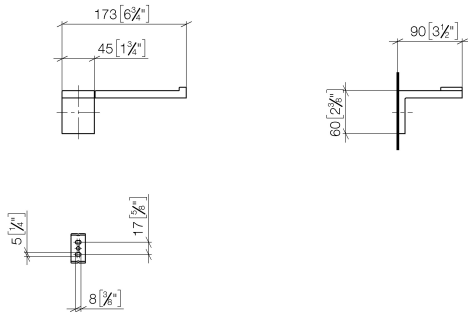

83 500 980

- width 175mm
- height 60 mm
- 90mm projection

	Chrome	83 500 980-00
	Brushed Platinum	83 500 980-06
	Platinum	83 500 980-08
	Brushed Durabronze (23kt Gold)	83 500 980-28
	Matte Black	83 500 980-33
	Brushed Dark Platinum	83 500 980-99

83 500 980

mm [inches]

83 500 980

Parts for other finishes can be found here: Brushed Platinum

Spare parts list

No.	Item Number	Name	Quantity used	Delivery time
1	05 17 20 736 00 90	fixing set	1	2
2	08 17 98 500-00	holder	1	10
3	04 31 11 113 00 90	pin	1	2
4	09 31 11 204 90	pin	1	2
5	09 31 11 203 90	pin	1	2
6	08 17 98 554-00	holder	1	10
7	90 31 11 030 00 90	pin	1	2
8	09 31 11 059 90	pin	1	2