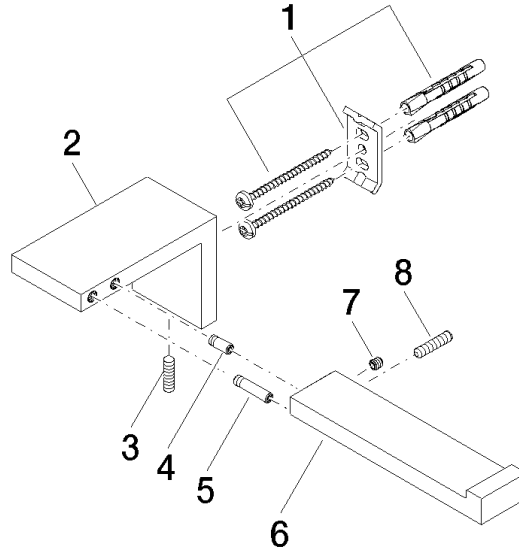

83 500 980

- width 175mm
- height 60 mm
- 90mm projection

	Chrome	83 500 980-00
	Brushed Platinum	83 500 980-06
	Platinum	83 500 980-08
	Brushed Durabronze (23kt Gold)	83 500 980-28
	Matte Black	83 500 980-33
	Brushed Dark Platinum	83 500 980-99

83 500 980

mm [inches]

83 500 980

Parts for other finishes can be found here: Brushed Platinum

Spare parts list

No.	Item Number	Name	Quantity used	Delivery time
1	05 17 20 736 00 90	fixing set	1	2
2	08 17 98 500-00	holder	1	10
3	04 31 11 113 00 90	pin	1	2
4	09 31 11 204 90	pin	1	2
5	09 31 11 203 90	pin	1	2
6	08 17 98 554-00	holder	1	10
7	90 31 11 030 00 90	pin	1	2
8	09 31 11 059 90	pin	1	2